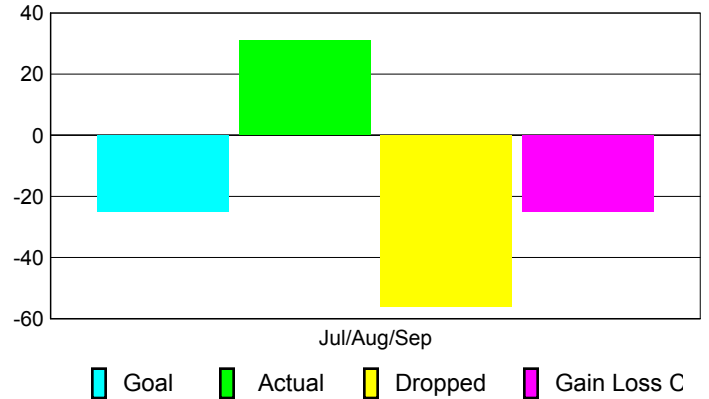

Membership Results 2010-2011

Goal, New, Dropped, Gain/Loss